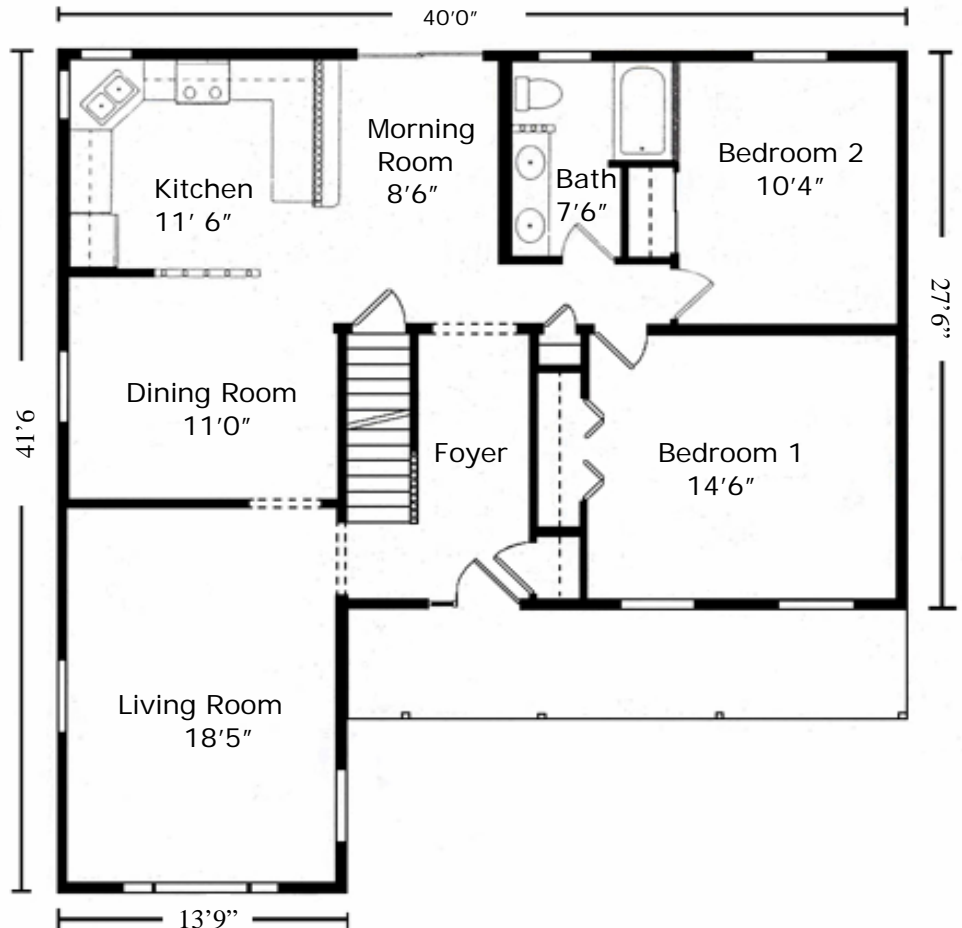

1567 Route 442 Highway
Muncy, Pa 17756

MUNCY HOMES

Phone: (570) 546-2261
Fax: (570) 546-5903

The Darlington

PLAN 368 27'6" / 41'6" X 40'

DARLINGTON FEATURES

- White 6- Panel Doors and Trim
- Porch Roof with Posts
- Two Gable Dormers
- 12/12 Roof Pitch 16" O.C.
- 2X6 Exterior Walls
- 2"X10" Floor Joists with Solid Bridging