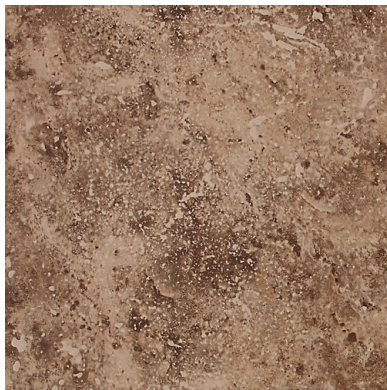

**DESIGN WITH CONFIDENCE™**

Available for bath shower wall/platform tub application

Raffia

Amber

White Rock

Edgewood

Ashland

Sage

## Heathland Series

- ◆ 6" x 6" tiles - platform tub top and apron
- ◆ 12" x 12" tiles - shower walls
- ◆ Color will vary between sizes

Features, specifications and colors subject to change without notice.  
Color is representative. Please view actual sample of the product prior to making your final