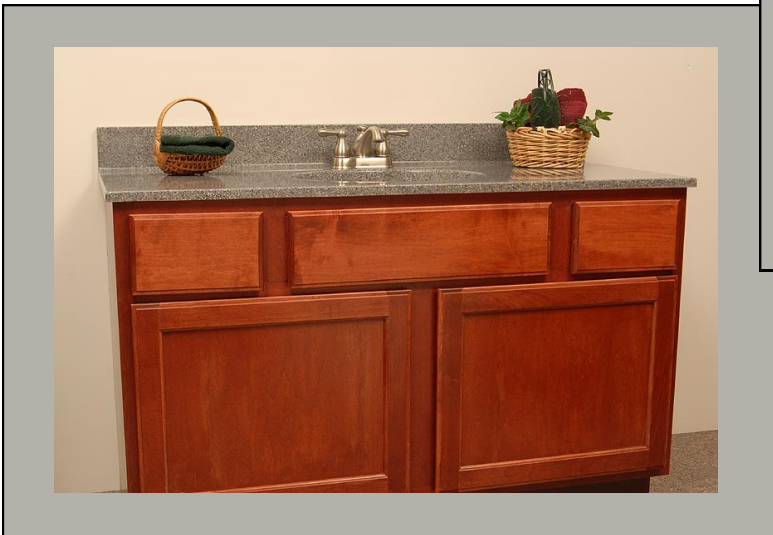

# Cultured Vanity Tops

Optional

**Pale Gray/White**

**White/White or Almond/White**

**Granite Granite**

## Additional Available Colors

**Aztec Granite**

**Seashell Granite**

**Mocha Granite**

**Cloud Granite**

**Sand Granite**

Color is representative.  
Please view actual sample of the product prior to making your final selection.