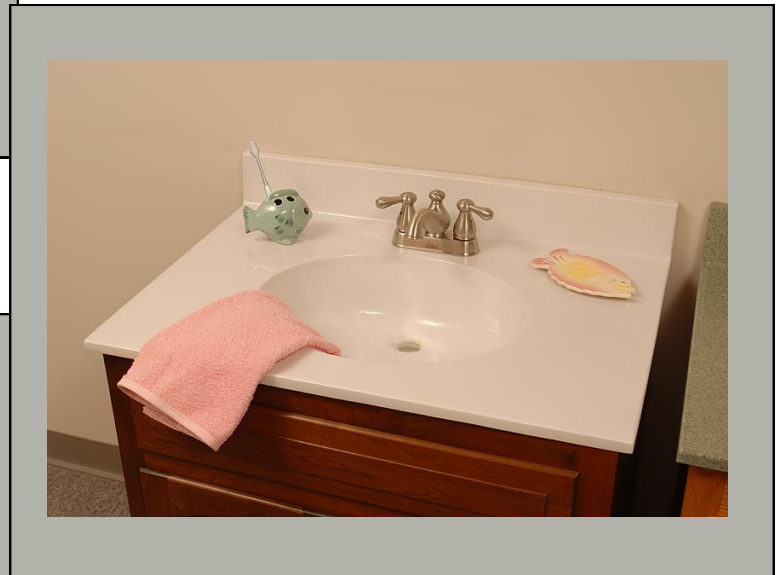

# Cultured Vanity Tops

Optional

**Pale Gray/White**

**White/White or Almond/White**

**Granite Granite**

## Additional Available Colors

**Aztec Granite**

**Seashell Granite**

**Mocha Granite**

**Cloud Granite**

**Sand Granite**

Color is representative.  
Please view actual sample of the product prior to making your final selection.