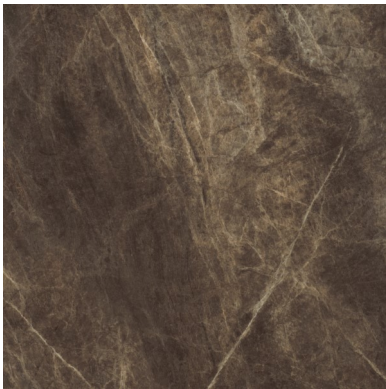

FINALLY A LAMINATE AS LARGE AS LIFE

Color is representative. Please view actual sample and/or full sheet layout of the product prior to making your final selection.

Golden Mascarello

Crema Mascarello

Antique Mascarello

Slate Sequoia

Dolce Vita

River Gold